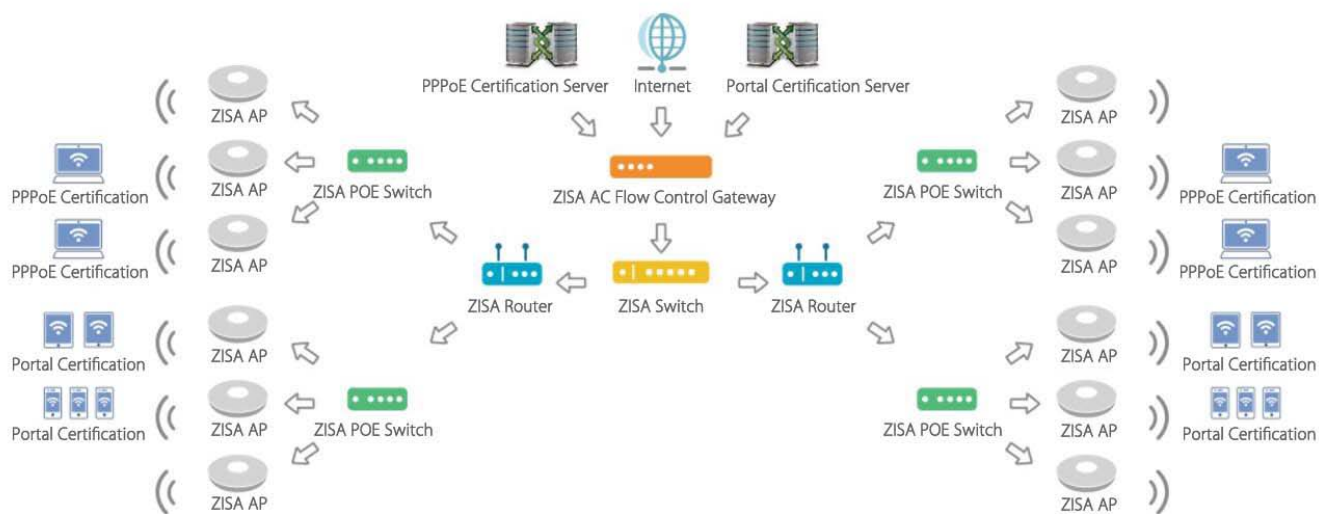

It uses ZISA device and private protocol to relay, ensuring a steady and interference-free network.

The product offers periodic optimization and one button remote online upgrade.

The model is enlisted as a WeChat social WiFi certified device.

Power Consumption : 15W

Power Supply : POE

Wireless Standards : IEEE802.11 a/b/n/ac

Concurrent Devices : 200+

Wireless Range : 1.5km

Protection Class : IP67

# Application

## ZISA Business Wireless AC+AP Solution